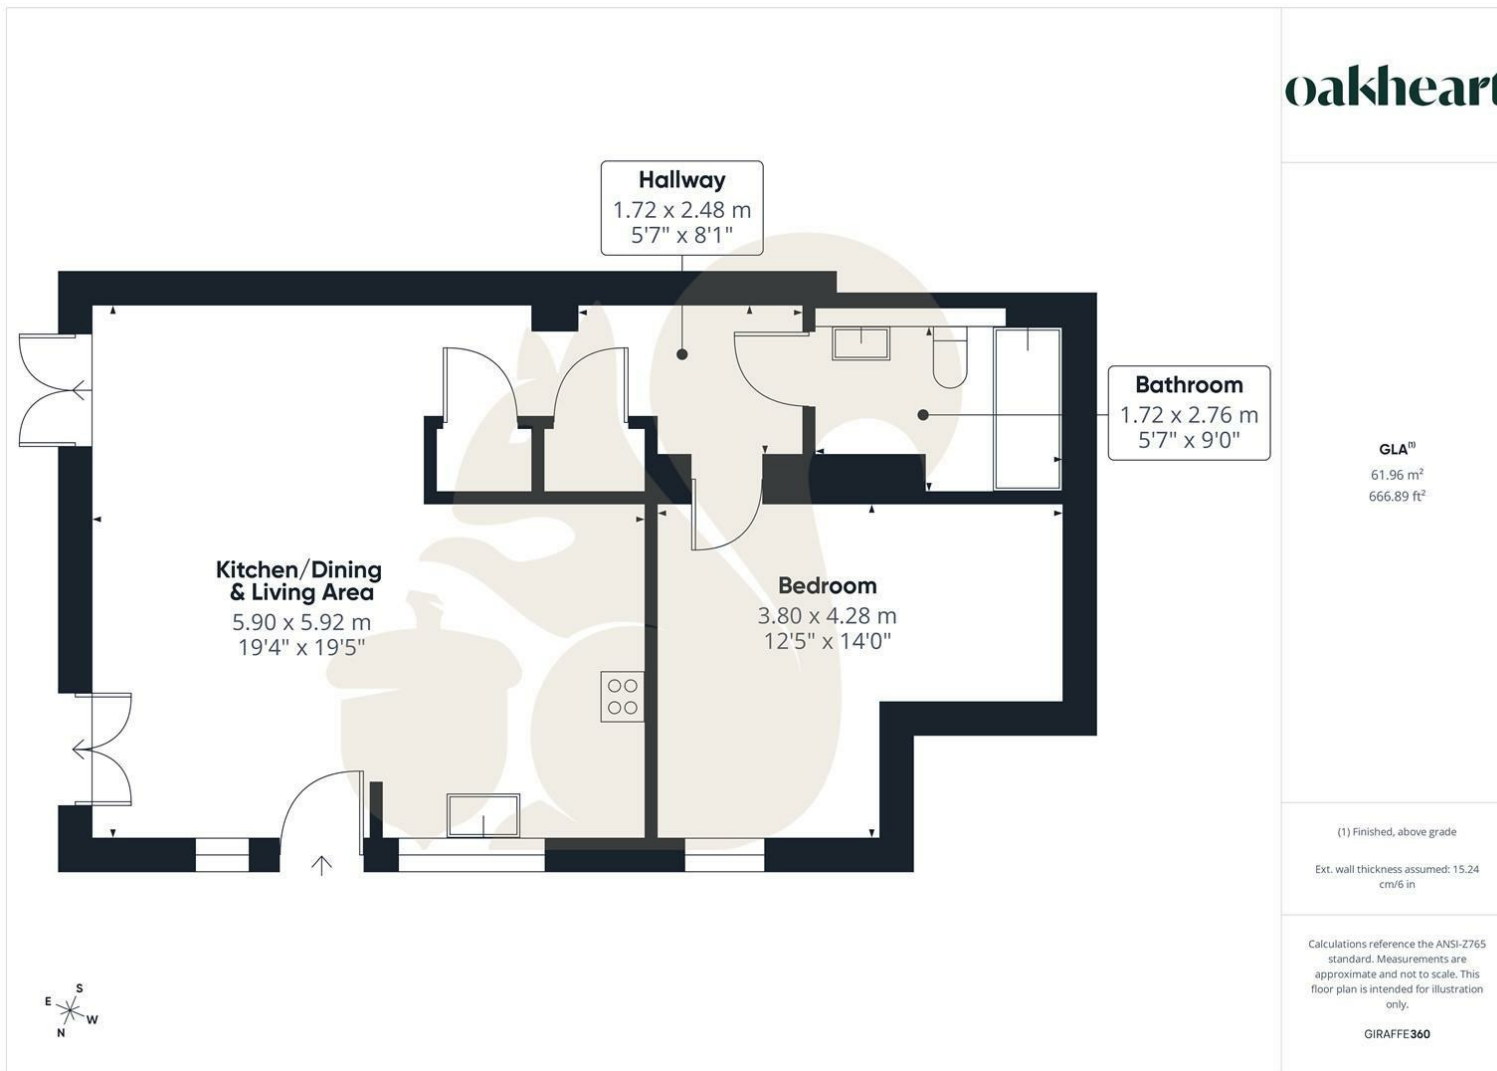

Local Authority:
Colchester

Tenure:
Leasehold

Council Tax Band:
B

Energy Efficiency Rating		
	Current	Potential
<i>Very energy efficient - lower running costs</i>		
(92 plus) A		
(81-91) B		
(69-80) C		
(55-68) D		
(39-54) E		
(21-38) F		
(1-20) G		
<i>Not energy efficient - higher running costs</i>		
England & Wales	EU Directive 2002/91/EC	

Agents Note: Whilst every care has been taken to prepare these particulars, they are for guidance purposes only. All measurements are approximate and are for general guidance purposes only and whilst every care has been taken to ensure their accuracy, they should not be relied upon.